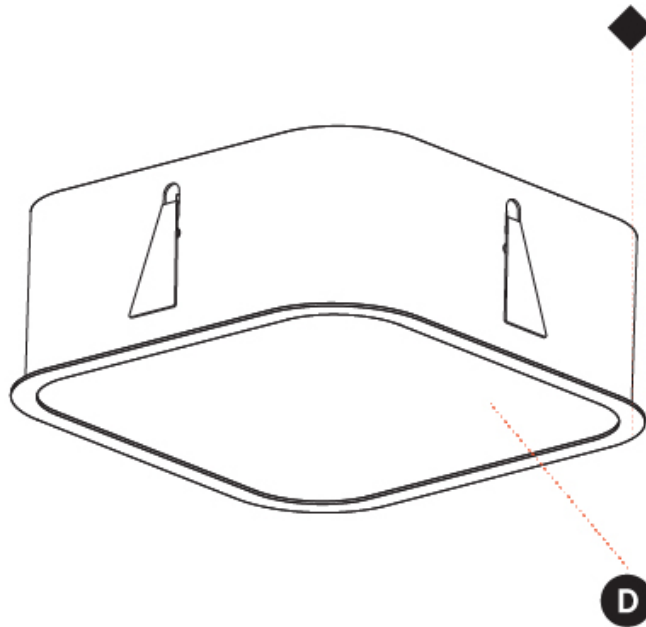

SMOOTHY STANDARD RECESSED

A37595-

PROJECT

TYPE

SPECIFIER

QUANTITY

DATE