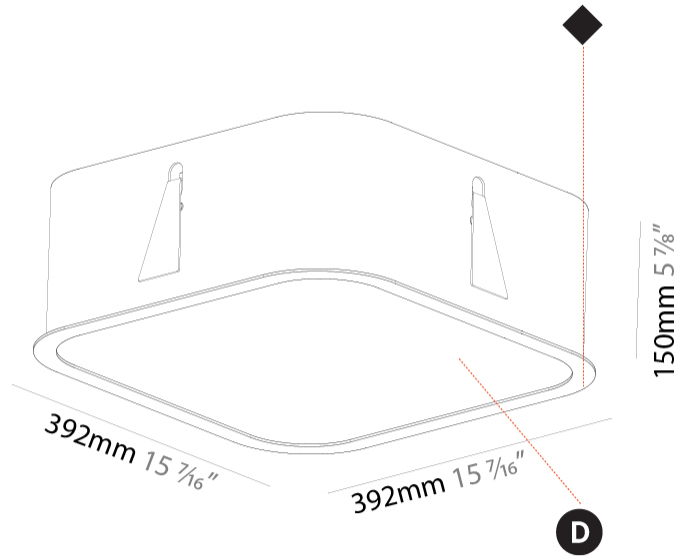

PHYSICAL

Shape: Square
Length (mm): 392
Length (in): 15 7/16
Width (mm): 392
Width (in): 15 7/16
Height (mm): 150
Height (in): 5 7/8
Ceiling Thickness (mm): 10 / 12.5 / 15 / 25
Ceiling Thickness (in): 3/8 or 1/2 or 9/16 or 1
Min. Recessing Depth (mm): 160
Min. Recessing Depth (in): 6 5/16
Light Distribution: Direct
Weight (kg): 4.341
Weight (lbs): 9.57
Diffuser: PMMA - Opal or Micro-Prism
Fixture Finish: SSR / BKV / CWI / CRY / HAB / LAG / UFT / ITA / RUA / RUR / MIC / FTG / MYG / TWT / LOD / PUS / FRO / FUP / KIA / POP / BLS / SPG / MEY / GOH / GUM / CHC / COM / ABZ / JAG / OBR / MOS / ROR
Fixture Material: Extruded Aluminum / Steel
Cut-out Measurements: 375mm / 14 3/4" x 375mm / 14 3/4"

ELECTRICAL

Lamp Type: LED (Zhaga Standard)
Input Wattage (W): 13.2
Total Output Wattage (W): 12
Dimming: Non-Dimmable
Driver Included: Yes
Driver Location: Integrated
Driver Type: Constant Current - Universal
Driver Class: Class 2
Input Voltage (V): 120 - 277
Constant Current (MA): 350
Upon Request: (Not included - see components) Integral: 0-10Vdc dimming / Phase dimming 120Vac only

LED

Color Temperature (°K): 3000 / 3500 / 4000
Max. Delivered Lumen (lm): 1380 / 1401 / 1430
CRI: >80 CRI
Efficiency (%): 0.827
Lamp Life (hrs): 50000

OPTICAL

RATINGS AND CERTIFICATIONS

Certified By: Certified for North American Standards
IP rating: IP20