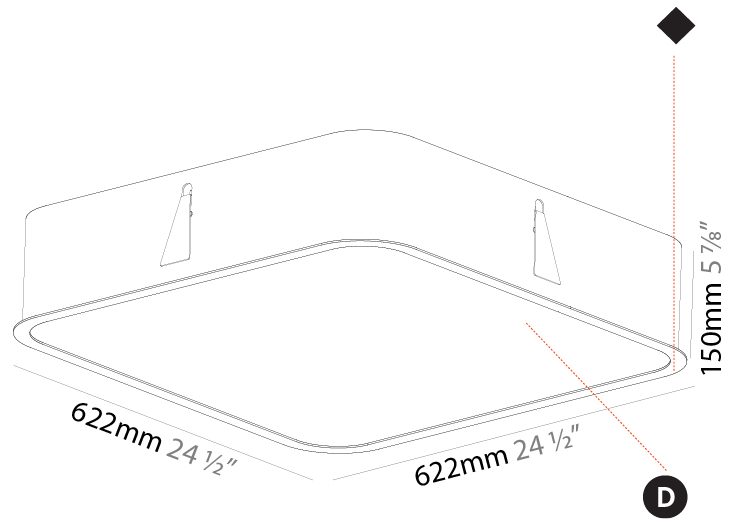

PHYSICAL

Shape: Square
Length (mm): 622
Length (in): 24 1/2
Width (mm): 622
Width (in): 24 1/2
Height (mm): 150
Height (in): 5 7/8
Ceiling Thickness (mm): 10 / 12.5 / 15 / 25
Ceiling Thickness (in): 3/8 or 1/2 or 9/16 or 1
Min. Recessing Depth (mm): 160
Min. Recessing Depth (in): 6 5/16
Light Distribution: Direct
Weight (kg): 12.317
Weight (lbs): 27.10
Diffuser: PMMA - Opal or Micro-Prism
Fixture Finish: SSR / BKV / CWI / CRY / HAB / LAG / UFT / ITA / RUA / RUR / MIC / FTG / MYG / TWT / LOD / PUS / FRO / FUP / KIA / POP / BLS / SPG / MEY / GOH / GUM / CHC / COM / ABZ / JAG / OBR / MOS / ROR
Fixture Material: Extruded Aluminum / Steel
Cut-out Measurements: 605mm / 23 13/16" x 605mm / 23 13/16"

ELECTRICAL

Lamp Type: LED (Zhaga Standard)
Input Wattage (W): 55
Total Output Wattage (W): 49.7
Dimming: Non-Dimmable
Driver Included: Yes
Driver Location: Integrated
Driver Type: Constant Current - Universal
Driver Class: Class 2
Input Voltage (V): 120 - 277
Constant Current (MA): 350
Upon Request: (Not included - see components) Integral: 0-10Vdc dimming / Phase dimming 120Vac only

LED

Color Temperature (°K): 3000 / 3500 / 4000
Max. Delivered Lumen (lm): 5520 / 5606 / 5720
Nominal Lumen (lm): 6680lm
CRI: >80 CRI
Efficiency (%): 0.827
Lamp Life (hrs): 50000

OPTICAL

RATINGS AND CERTIFICATIONS

Certified By: Certified for North American Standards
IP rating: IP20