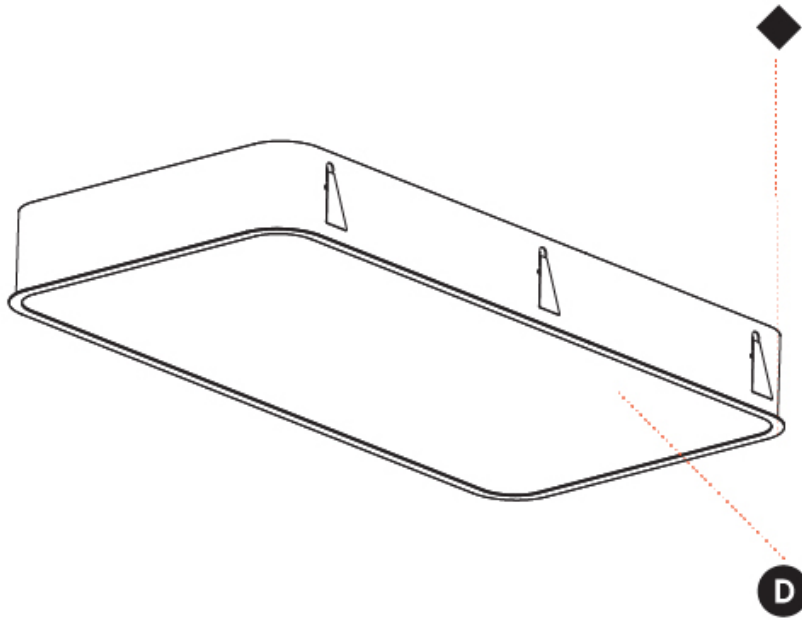

SMOOTHY STANDARD RECESSED

A37603-

PROJECT	_____
TYPE	_____
SPECIFIER	_____
QUANTITY	_____
DATE	_____